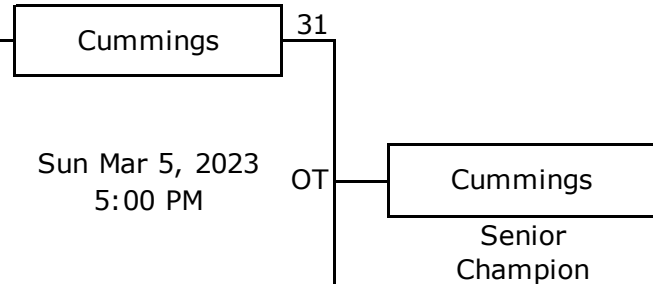

West Melbourne Basketball Playoffs 2023

Rookie Division

Pee Wee Division

R1L = Lower remaining seed after Round 1
R1H = Higher remaining seed after Round 1

West Melbourne Basketball Playoffs 2023

Junior Division

Round 1

Round 2

Round 3

Round 4

R1L = Lower remaining seed after Round 1
R1H = Higher remaining seed after Round 1

R2L = Lower remaining seed after Round 2
R2H = Higher remaining seed after Round 2

West Melbourne Basketball Playoffs 2023

Senior Division

Round 1

Round 2

Round 3

Round 4

R1L = Lower remaining seed after Round 1
 R1H = Higher remaining seed after Round 1

R2L = Lower remaining seed after Round 2
 R2H = Higher remaining seed after Round 2