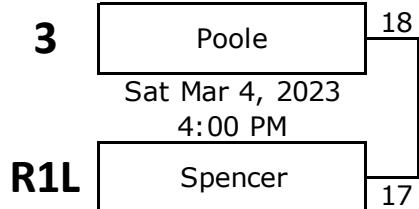

West Melbourne Basketball Playoffs 2023

Rookie Division

Pee Wee Division

R1L = Lower remaining seed after Round 1
R1H = Higher remaining seed after Round 1

West Melbourne Basketball Playoffs 2023

Junior Division

Round 1

Round 2

Round 3

Round 4

R1L = Lower remaining seed after Round 1
R1H = Higher remaining seed after Round 1

R2L = Lower remaining seed after Round 2
R2H = Higher remaining seed after Round 2

West Melbourne Basketball Playoffs 2023

Senior Division

Round 1

Round 2

Round 3

Round 4

R1L = Lower remaining seed after Round 1
 R1H = Higher remaining seed after Round 1

R2L = Lower remaining seed after Round 2
 R2H = Higher remaining seed after Round 2