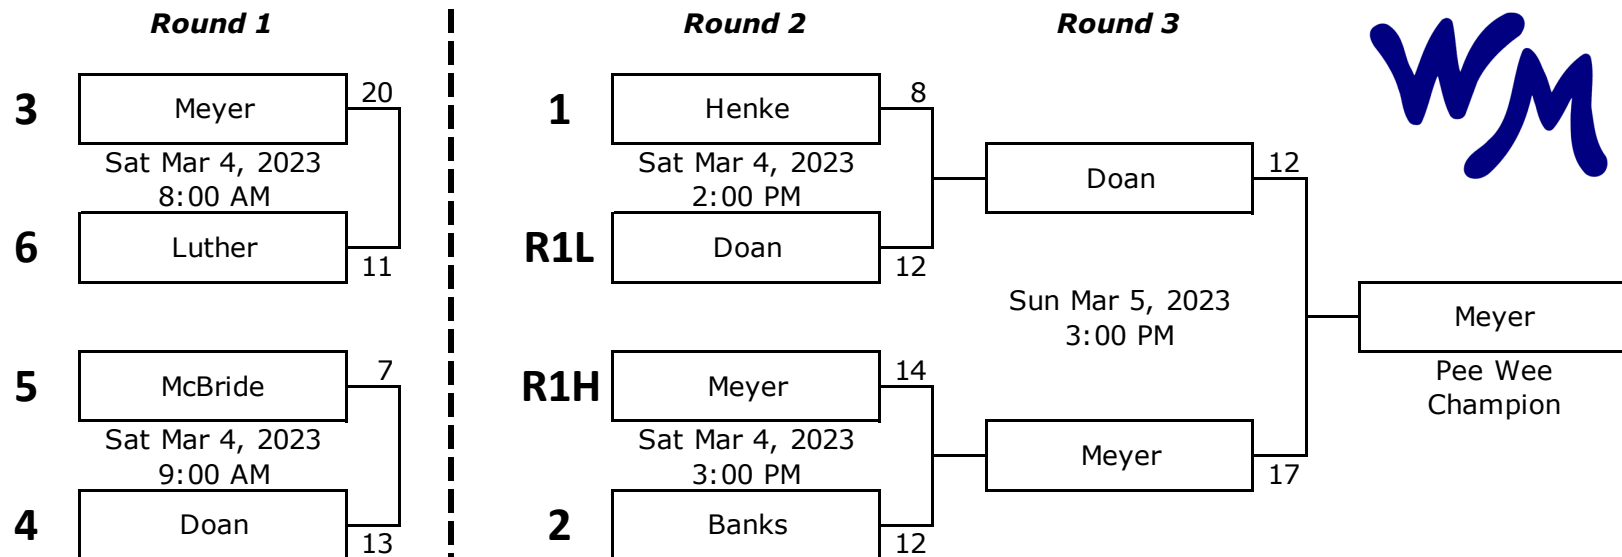

West Melbourne Basketball Playoffs 2023

Rookie Division

Pee Wee Division

R1L = Lower remaining seed after Round 1
R1H = Higher remaining seed after Round 1

West Melbourne Basketball Playoffs 2023

Junior Division

Round 1

Round 2

Round 3

Round 4

R1L = Lower remaining seed after Round 1
R1H = Higher remaining seed after Round 1

R2L = Lower remaining seed after Round 2
R2H = Higher remaining seed after Round 2

West Melbourne Basketball Playoffs 2023

Senior Division

Round 1

Round 2

Round 3

Round 4

R1L = Lower remaining seed after Round 1
 R1H = Higher remaining seed after Round 1

R2L = Lower remaining seed after Round 2
 R2H = Higher remaining seed after Round 2