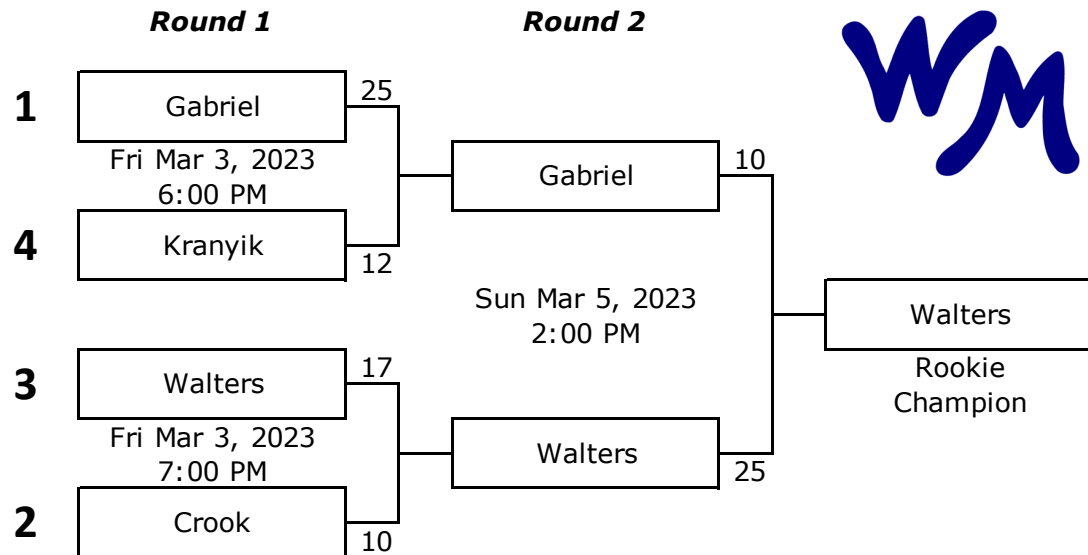

West Melbourne Basketball Playoffs 2023

Rookie Division

Pee Wee Division

R1L = Lower remaining seed after Round 1
R1H = Higher remaining seed after Round 1

West Melbourne Basketball Playoffs 2023

Junior Division

Round 1

Round 2

Round 3

Round 4

R1L = Lower remaining seed after Round 1
R1H = Higher remaining seed after Round 1

R2L = Lower remaining seed after Round 2
R2H = Higher remaining seed after Round 2

West Melbourne Basketball Playoffs 2023

Senior Division

Round 1

Round 2

Round 3

Round 4

R1L = Lower remaining seed after Round 1
 R1H = Higher remaining seed after Round 1

R2L = Lower remaining seed after Round 2
 R2H = Higher remaining seed after Round 2