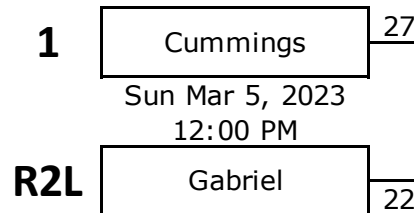

West Melbourne Basketball Playoffs 2023

Rookie Division

Pee Wee Division

R1L = Lower remaining seed after Round 1
R1H = Higher remaining seed after Round 1

West Melbourne Basketball Playoffs 2023

Junior Division

Round 1

Round 2

Round 3

Round 4

R1L = Lower remaining seed after Round 1
R1H = Higher remaining seed after Round 1

R2L = Lower remaining seed after Round 2
R2H = Higher remaining seed after Round 2

West Melbourne Basketball Playoffs 2023

Senior Division

Round 1

Round 2

Round 3

Round 4

R1L = Lower remaining seed after Round 1
 R1H = Higher remaining seed after Round 1

R2L = Lower remaining seed after Round 2
 R2H = Higher remaining seed after Round 2