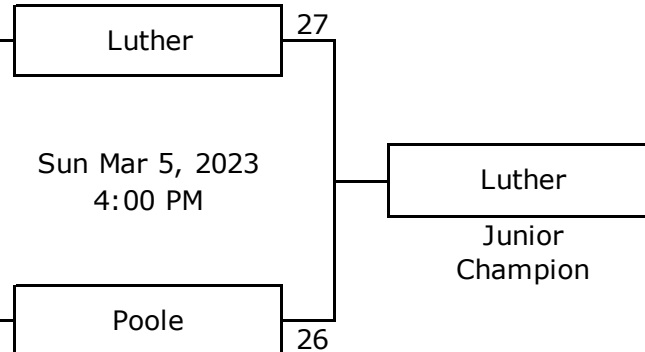

West Melbourne Basketball Playoffs 2023

Rookie Division

Pee Wee Division

R1L = Lower remaining seed after Round 1
R1H = Higher remaining seed after Round 1

West Melbourne Basketball Playoffs 2023

Junior Division

Round 1

Round 2

Round 3

Round 4

R1L = Lower remaining seed after Round 1
R1H = Higher remaining seed after Round 1

R2L = Lower remaining seed after Round 2
R2H = Higher remaining seed after Round 2

West Melbourne Basketball Playoffs 2023

Senior Division

Round 1

Round 2

Round 3

Round 4

R1L = Lower remaining seed after Round 1
 R1H = Higher remaining seed after Round 1

R2L = Lower remaining seed after Round 2
 R2H = Higher remaining seed after Round 2