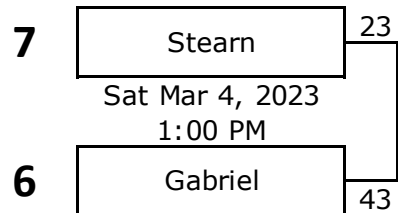

West Melbourne Basketball Playoffs 2023

Rookie Division

Pee Wee Division

R1L = Lower remaining seed after Round 1
R1H = Higher remaining seed after Round 1

West Melbourne Basketball Playoffs 2023

Junior Division

Round 1

Round 2

Round 3

Round 4

R1L = Lower remaining seed after Round 1
R1H = Higher remaining seed after Round 1

R2L = Lower remaining seed after Round 2
R2H = Higher remaining seed after Round 2

West Melbourne Basketball Playoffs 2023

Senior Division

Round 1

Round 2

Round 3

Round 4

R1L = Lower remaining seed after Round 1
 R1H = Higher remaining seed after Round 1

R2L = Lower remaining seed after Round 2
 R2H = Higher remaining seed after Round 2