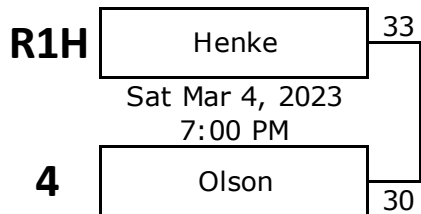

West Melbourne Basketball Playoffs 2023

Rookie Division

Pee Wee Division

R1L = Lower remaining seed after Round 1
R1H = Higher remaining seed after Round 1

West Melbourne Basketball Playoffs 2023

Junior Division

Round 1

Round 2

Round 3

Round 4

R1L = Lower remaining seed after Round 1
R1H = Higher remaining seed after Round 1

R2L = Lower remaining seed after Round 2
R2H = Higher remaining seed after Round 2

West Melbourne Basketball Playoffs 2023

Senior Division

Round 1

Round 2

Round 3

Round 4

R1L = Lower remaining seed after Round 1
 R1H = Higher remaining seed after Round 1

R2L = Lower remaining seed after Round 2
 R2H = Higher remaining seed after Round 2