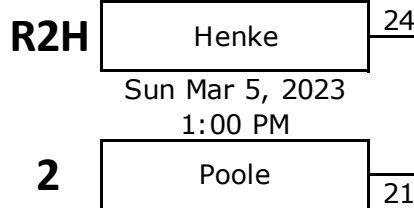

West Melbourne Basketball Playoffs 2023

Rookie Division

Pee Wee Division

R1L = Lower remaining seed after Round 1
R1H = Higher remaining seed after Round 1

West Melbourne Basketball Playoffs 2023

Junior Division

Round 1

Round 2

Round 3

Round 4

R1L = Lower remaining seed after Round 1
R1H = Higher remaining seed after Round 1

R2L = Lower remaining seed after Round 2
R2H = Higher remaining seed after Round 2

West Melbourne Basketball Playoffs 2023

Senior Division

Round 1

Round 2

Round 3

Round 4

R1L = Lower remaining seed after Round 1
 R1H = Higher remaining seed after Round 1

R2L = Lower remaining seed after Round 2
 R2H = Higher remaining seed after Round 2