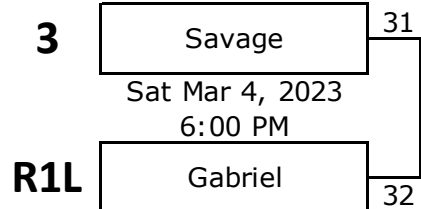

West Melbourne Basketball Playoffs 2023

Rookie Division

Pee Wee Division

R1L = Lower remaining seed after Round 1
R1H = Higher remaining seed after Round 1

West Melbourne Basketball Playoffs 2023

Junior Division

Round 1

Round 2

Round 3

Round 4

R1L = Lower remaining seed after Round 1
R1H = Higher remaining seed after Round 1

R2L = Lower remaining seed after Round 2
R2H = Higher remaining seed after Round 2

West Melbourne Basketball Playoffs 2023

Senior Division

Round 1

Round 2

Round 3

Round 4

R1L = Lower remaining seed after Round 1
 R1H = Higher remaining seed after Round 1

R2L = Lower remaining seed after Round 2
 R2H = Higher remaining seed after Round 2