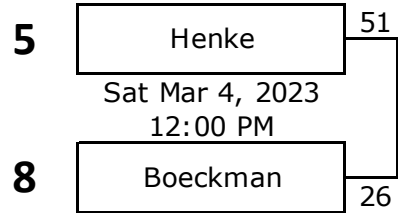

West Melbourne Basketball Playoffs 2023

Rookie Division

Pee Wee Division

R1L = Lower remaining seed after Round 1
R1H = Higher remaining seed after Round 1

West Melbourne Basketball Playoffs 2023

Junior Division

Round 1

Round 2

Round 3

Round 4

R1L = Lower remaining seed after Round 1
R1H = Higher remaining seed after Round 1

R2L = Lower remaining seed after Round 2
R2H = Higher remaining seed after Round 2

West Melbourne Basketball Playoffs 2023

Senior Division

Round 1

Round 2

Round 3

Round 4

R1L = Lower remaining seed after Round 1
 R1H = Higher remaining seed after Round 1

R2L = Lower remaining seed after Round 2
 R2H = Higher remaining seed after Round 2