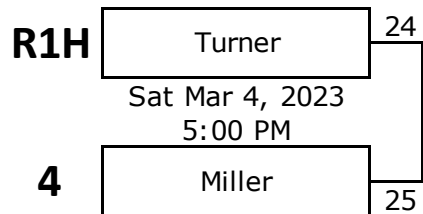

West Melbourne Basketball Playoffs 2023

Rookie Division

Pee Wee Division

R1L = Lower remaining seed after Round 1
R1H = Higher remaining seed after Round 1

West Melbourne Basketball Playoffs 2023

Junior Division

Round 1

Round 2

Round 3

Round 4

R1L = Lower remaining seed after Round 1
R1H = Higher remaining seed after Round 1

R2L = Lower remaining seed after Round 2
R2H = Higher remaining seed after Round 2

West Melbourne Basketball Playoffs 2023

Senior Division

Round 1

Round 2

Round 3

Round 4

R1L = Lower remaining seed after Round 1
 R1H = Higher remaining seed after Round 1

R2L = Lower remaining seed after Round 2
 R2H = Higher remaining seed after Round 2