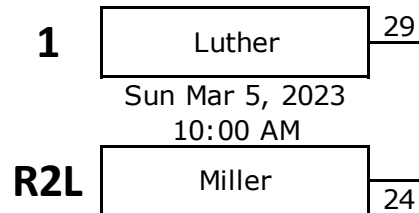

West Melbourne Basketball Playoffs 2023

Rookie Division

Pee Wee Division

R1L = Lower remaining seed after Round 1
R1H = Higher remaining seed after Round 1

West Melbourne Basketball Playoffs 2023

Junior Division

Round 1

Round 2

Round 3

Round 4

R1L = Lower remaining seed after Round 1
R1H = Higher remaining seed after Round 1

R2L = Lower remaining seed after Round 2
R2H = Higher remaining seed after Round 2

West Melbourne Basketball Playoffs 2023

Senior Division

Round 1

Round 2

Round 3

Round 4

R1L = Lower remaining seed after Round 1
 R1H = Higher remaining seed after Round 1

R2L = Lower remaining seed after Round 2
 R2H = Higher remaining seed after Round 2