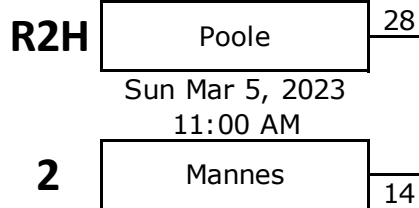

West Melbourne Basketball Playoffs 2023

Rookie Division

Pee Wee Division

R1L = Lower remaining seed after Round 1
R1H = Higher remaining seed after Round 1

West Melbourne Basketball Playoffs 2023

Junior Division

Round 1

Round 2

Round 3

Round 4

R1L = Lower remaining seed after Round 1
R1H = Higher remaining seed after Round 1

R2L = Lower remaining seed after Round 2
R2H = Higher remaining seed after Round 2

West Melbourne Basketball Playoffs 2023

Senior Division

Round 1

Round 2

Round 3

Round 4

R1L = Lower remaining seed after Round 1
 R1H = Higher remaining seed after Round 1

R2L = Lower remaining seed after Round 2
 R2H = Higher remaining seed after Round 2