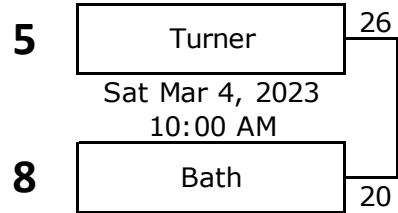

West Melbourne Basketball Playoffs 2023

Rookie Division

Pee Wee Division

R1L = Lower remaining seed after Round 1
R1H = Higher remaining seed after Round 1

West Melbourne Basketball Playoffs 2023

Junior Division

Round 1

Round 2

Round 3

Round 4

R1L = Lower remaining seed after Round 1
R1H = Higher remaining seed after Round 1

R2L = Lower remaining seed after Round 2
R2H = Higher remaining seed after Round 2

West Melbourne Basketball Playoffs 2023

Senior Division

Round 1

Round 2

Round 3

Round 4

R1L = Lower remaining seed after Round 1
 R1H = Higher remaining seed after Round 1

R2L = Lower remaining seed after Round 2
 R2H = Higher remaining seed after Round 2