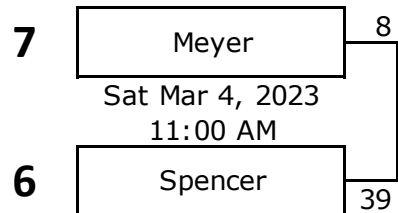

West Melbourne Basketball Playoffs 2023

Rookie Division

Pee Wee Division

R1L = Lower remaining seed after Round 1
R1H = Higher remaining seed after Round 1

West Melbourne Basketball Playoffs 2023

Junior Division

Round 1

Round 2

Round 3

Round 4

R1L = Lower remaining seed after Round 1
R1H = Higher remaining seed after Round 1

R2L = Lower remaining seed after Round 2
R2H = Higher remaining seed after Round 2

West Melbourne Basketball Playoffs 2023

Senior Division

Round 1

Round 2

Round 3

Round 4

R1L = Lower remaining seed after Round 1
 R1H = Higher remaining seed after Round 1

R2L = Lower remaining seed after Round 2
 R2H = Higher remaining seed after Round 2